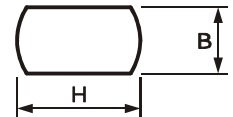

AS M8x60-Ø8: Augenschraube M8 x 60, Lochdurchmesser 8mm

AS M8x60-Ø10: Augenschraube M8 x 60, Lochdurchmesser 10mm

AS M8x80-Ø8: Augenschraube M8 x 80, Lochdurchmesser 8mm

AS M8x80-Ø10: Augenschraube M8 x 80, Lochdurchmesser 10mm

AS M10x60-Ø8: Augenschraube M10 x 60, Lochdurchmesser 8mm

AS M10x60-Ø10: Augenschraube M10 x 60, Lochdurchmesser 10mm

AS M10x90-Ø8: Augenschraube M10 x 90, Lochdurchmesser 8mm

AS M10x90-Ø10: Augenschraube M10 x 90, Lochdurchmesser 10mm

Sonderausführungen auf Anfrage

Maße in mm	A	B	D	H	L	M
AS M8x40-Ø6	30	7,5	6,1	18	40	M8
AS M8x40-Ø8	30	7,5	6,1	18	40	M8
AS M8x40-Ø10	30	7,5	10,1	18	40	M8
AS M8x60-Ø8	50	7,5	8,1	18	60	M8
AS M8x60-Ø10	50	7,5	10,1	18	60	M8
AS M8x80-Ø8	40	7,5	8,1	18	80	M8
AS M8x80-Ø10	40	7,5	10,1	18	80	M8
AS M10x60-Ø8	50	7,7	8,1	20	60	M10
AS M10x60-Ø10	50	7,7	10,1	20	60	M10
AS M10x90-Ø8	50	7,7	8,1	20	90	M10
AS M10x90-Ø10	50	7,7	10,1	20	90	M10