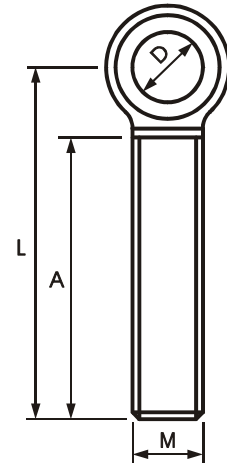

Augenschrauben AS

Augenschrauben aus verzinktem Stahl, inklusive Kontermutter

Ausführungen:

AS M8x40-Ø6: Augenschraube M8 x 40, Lochdurchmesser 6mm

AS M8x40-Ø8: Augenschraube M8 x 40, Lochdurchmesser 8mm

AS M8x40-Ø10: Augenschraube M8 x 40, Lochdurchmesser 10mm

AS M8x60-Ø8: Augenschraube M8 x 60, Lochdurchmesser 8mm

AS M8x60-Ø10: Augenschraube M8 x 60, Lochdurchmesser 10mm

AS M8x80-Ø8: Augenschraube M8 x 80, Lochdurchmesser 8mm

AS M8x80-Ø10: Augenschraube M8 x 80, Lochdurchmesser 10mm

AS M10x60-Ø8: Augenschraube M10 x 60, Lochdurchmesser 8mm

AS M10x60-Ø10: Augenschraube M10 x 60, Lochdurchmesser 10mm

AS M10x90-Ø8: Augenschraube M10 x 90, Lochdurchmesser 8mm

AS M10x90-Ø10: Augenschraube M10 x 90, Lochdurchmesser 10mm

Sonderausführungen auf Anfrage

Maße in mm	A	B	D	H	L	M
AS M8x40-Ø6	30	7,5	6,1	18	40	M8
AS M8x40-Ø8	30	7,5	6,1	18	40	M8
AS M8x40-Ø10	30	7,5	10,1	18	40	M8
AS M8x60-Ø8	50	7,5	8,1	18	60	M8
AS M8x60-Ø10	50	7,5	10,1	18	60	M8
AS M8x80-Ø8	40	7,5	8,1	18	80	M8
AS M8x80-Ø10	40	7,5	10,1	18	80	M8
AS M10x60-Ø8	50	7,7	8,1	20	60	M10
AS M10x60-Ø10	50	7,7	10,1	20	60	M10
AS M10x90-Ø8	50	7,7	8,1	20	90	M10
AS M10x90-Ø10	50	7,7	10,1	20	90	M10